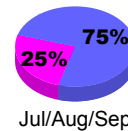

Gender Comparison 2010-2011