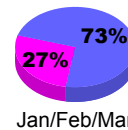

Gender Comparison 2010-2011