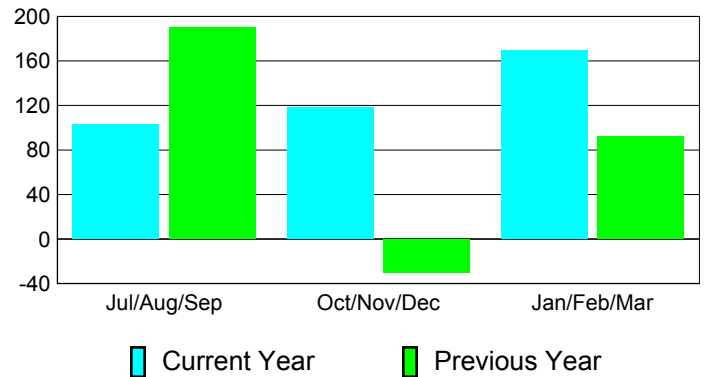

Gender Comparison 2010-2011

Male

Female