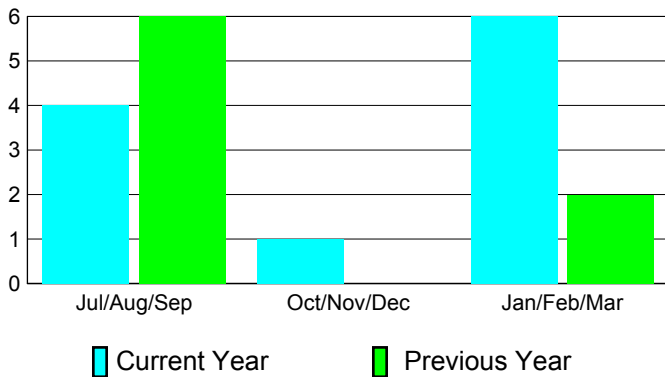

2010-2011 GMT Reports for District (or Undistricted) **District 322C2**

GMT: SANGEETA JATIA

Location: INDIA

GMT CA: 6

CLUBS

Club Results
2010-2011

Clubs
2009-2010

Month	New Club Goal	Actual New Clubs	Actual Dropped Clubs	Gain/Loss of Clubs	Gain/Loss of Clubs
Jul/Aug/Sep	5	5	-1	4	6
Oct/Nov/Dec	3	4	-3	1	0
Jan/Feb/Mar	2	4	2	6	2
Totals	10	13	-2	11	8

Club Results 2010-2011

Goal, New, Dropped, Gain/Loss

Comparison of Club Gain/Loss

Current Year Compared to the Previous Year

YTD Status Quo Clubs 2010-2011

Status Quo Clubs Compared to Status Quo Members

MEMBERSHIP

Membership Results
2010-2011

Membership
2009-2010

Month	Net Memb Goal	Actual New Memb	Actual Dropped Memb	Gain/Loss of Memb	Gain/Loss of Memb
Jul/Aug/Sep	100	189	-86	103	190
Oct/Nov/Dec	60	260	-142	118	-30
Jan/Feb/Mar	40	208	-39	169	92
Totals	200	657	-267	390	252

Membership Results 2010-2011

Goal, New, Dropped, Gain/Loss

Comparison of Membership Gain/Loss

Current Year Compared to the Previous Year

Gender Comparison 2010-2011

Male

Female