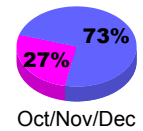

Gender Comparison 2010-2011