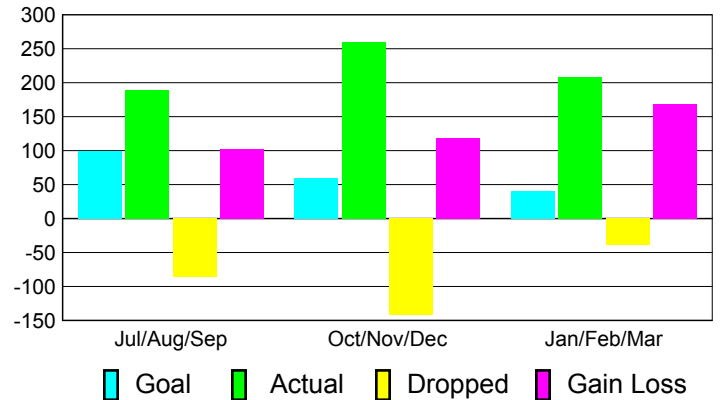

### YTD Status Quo Clubs 2010-2011

Status Quo Clubs Compared to Status Quo Members

## MEMBERSHIP

Membership Results  
2010-2011

Membership  
2009-2010

Month	Net Memb Goal	Actual New Memb	Actual Dropped Memb	Gain/Loss of Memb	Gain/Loss of Memb
Jul/Aug/Sep	100	189	-86	103	190
Oct/Nov/Dec	60	260	-142	118	-30
Jan/Feb/Mar	40	208	-39	169	92
<b>Totals</b>	<b>200</b>	<b>657</b>	<b>-267</b>	<b>390</b>	<b>252</b>

### Membership Results 2010-2011

Goal, New, Dropped, Gain/Loss

### Comparison of Membership Gain/Loss

Current Year Compared to the Previous Year