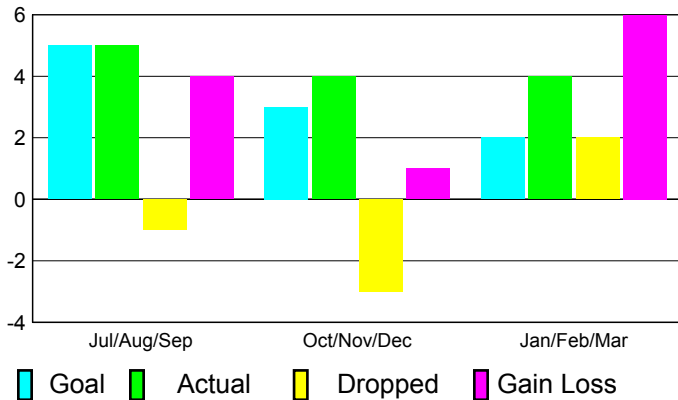

## CLUBS

Club Results  
2010-2011

Clubs  
2009-2010

Month	New Club Goal	Actual New Clubs	Actual Dropped Clubs	Gain/Loss of Clubs	Gain/Loss of Clubs
Jul/Aug/Sep	5	5	-1	4	6
Oct/Nov/Dec	3	4	-3	1	0
Jan/Feb/Mar	2	4	2	6	2
<b>Totals</b>	<b>10</b>	<b>13</b>	<b>-2</b>	<b>11</b>	<b>8</b>

### Club Results 2010-2011

Goal, New, Dropped, Gain/Loss

### Comparison of Club Gain/Loss

Current Year Compared to the Previous Year